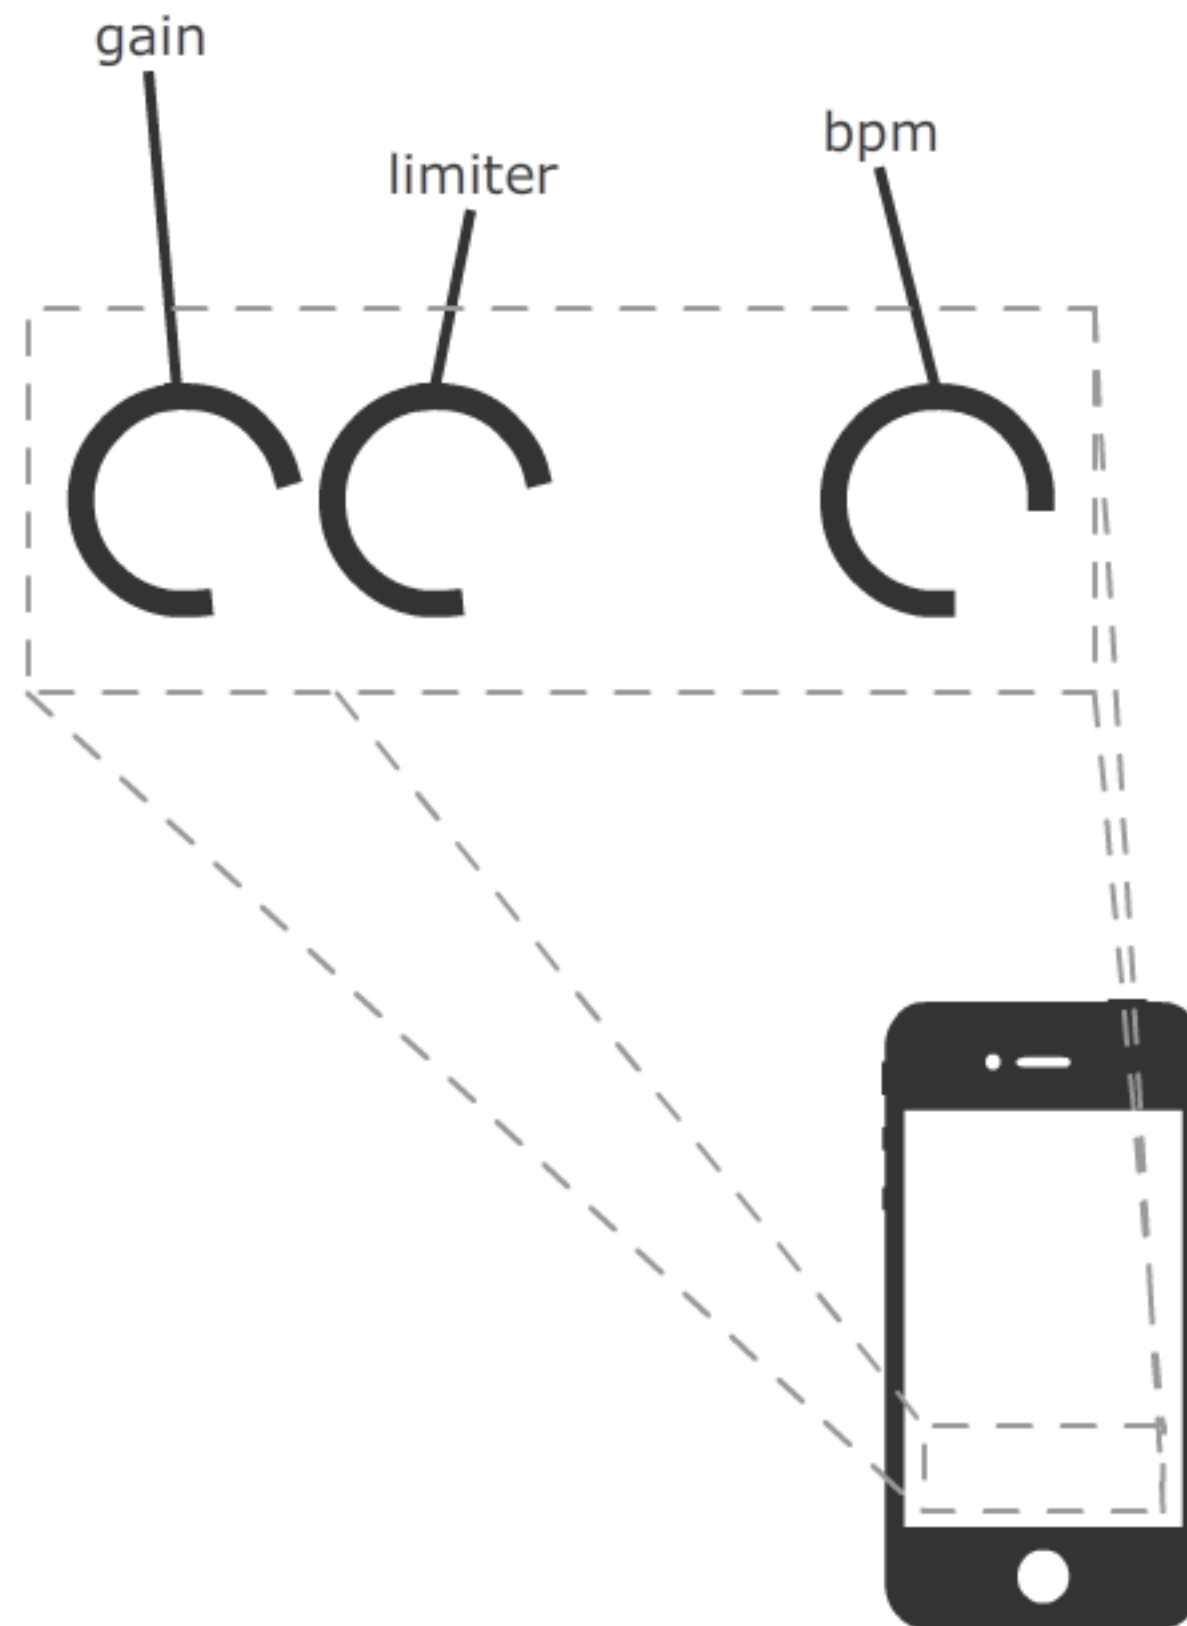

Amplitude/Tempo