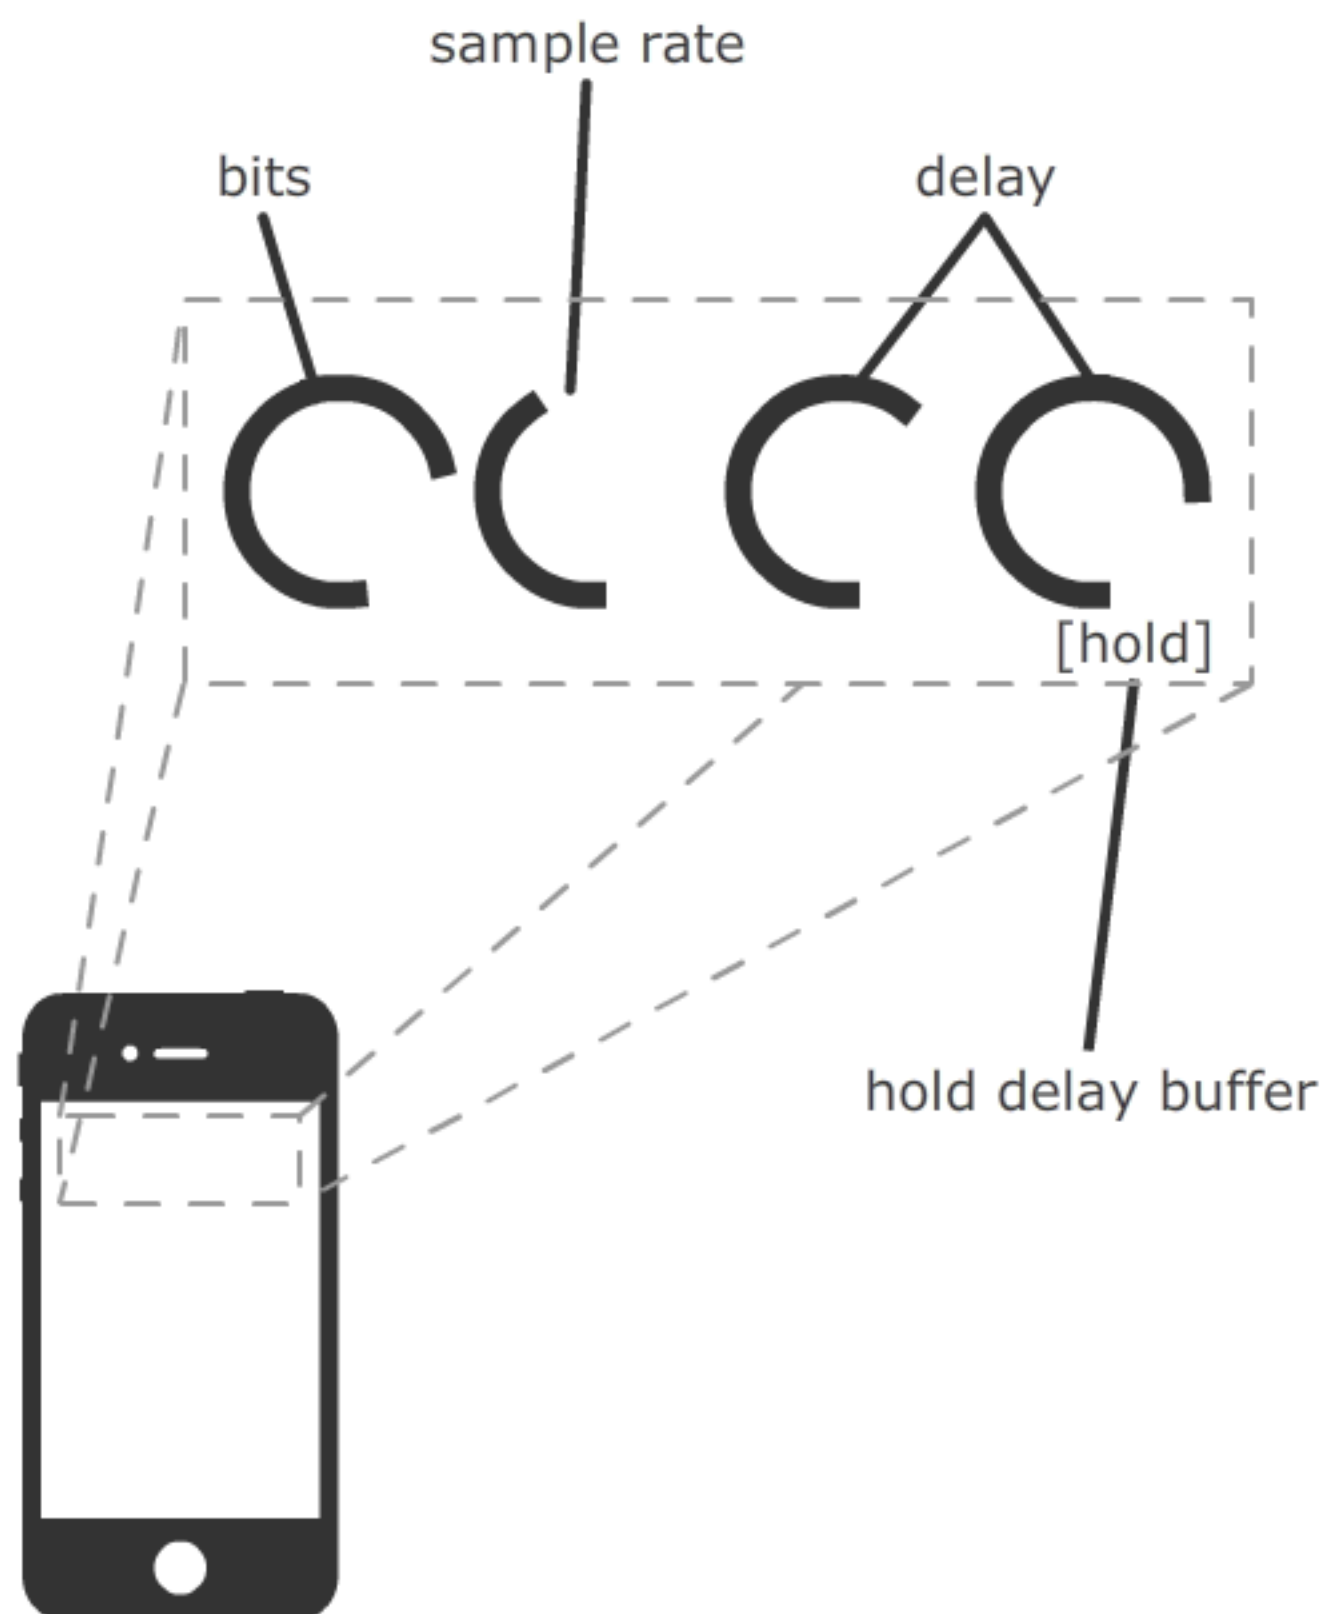

## Nils

Real time bitcrush, sampler and looper.

Nils is a real time sound effect machine with a minimalistic looper. It comes with bitcrush, delay and gain for distortion. As input you can use the internal microphone, your earpods or accessories like iRig. Can also be used as a sampler, by holding the delay buffer and changing its phase. Lo-fi looping for both beginners and professionals.

## Bitcrush/Delay